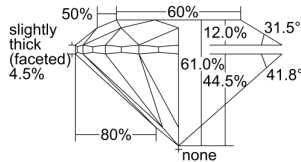

GIA®

FACSIMILE

GIA REPORT 2205813623

Verify this report at GIA.edu

GIA NATURAL DIAMOND DOSSIER®

January 03, 2020
GIA Report Number 2205813623
Shape and Cutting Style ..... Round Brilliant
Measurements ..... 6.33 - 6.38 x 3.88 mm

GRADING RESULTS

Carat Weight ..... 0.96 carat
Color Grade ..... G
Clarity Grade S11
Cut Grade ..... Excellent

ADDITIONAL GRADING INFORMATION

Polish ..... Excellent
Symmetry ..... Excellent
Fluorescence ..... None
Clarity Characteristics ..... Cloud
Inscription(s): GIA 2205813623

PROPORTIONS

Profile to actual proportions