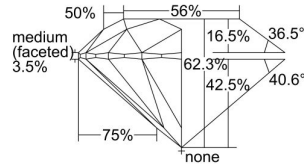

GIA®

FACSIMILE

GIA REPORT 2211382834

Verify this report at GIA.edu

GIA NATURAL DIAMOND DOSSIER®

January 11, 2021
GIA Report Number 2211382834
Shape and Cutting Style ..... Round Brilliant
Measurements ..... 6.01 - 6.04 x 3.76 mm

GRADING RESULTS

Carat Weight ..... 0.84 carat
Color Grade ..... D
Clarity Grade VS1
Cut Grade ..... Excellent

ADDITIONAL GRADING INFORMATION

Polish ..... Excellent
Symmetry ..... Excellent
Fluorescence ..... None
Clarity Characteristics..... Crystal, Cloud, Pinpoint
Inscription(s): GIA 2211382834

PROPORTIONS

Profile to actual proportions

GRADING SCALES

GIA COLOR SCALE	GIA CLARITY SCALE	GIA CUT SCALE	
D	FLAWLESS	EXCELLENT	
E	INTERNALLY FLAWLESS		
F		VVS₁	VERY GOOD
G	VVS₂		
H	VS₁	GOOD	
I	VS₂		
J	SI₁	FAIR	
K	SI₂		
L	I₁	POOR	
M	I₂		
N	I₃		
O			
P			
Q			
R			
S			
T			
U			
V			
W			
X			
Y			
Z