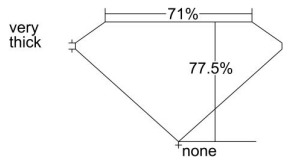

GIA®

FACSIMILE

GIA REPORT 2215007361

Verify this report at GIA.edu

GIA NATURAL DIAMOND DOSSIER®

June 18, 2020
GIA Report Number 2215007361
Shape and Cutting Style ..... **Square Modified Brilliant**
Measurements ..... **4.73 x 4.54 x 3.51 mm**

GRADING RESULTS

Carat Weight ..... **0.70 carat**
Color Grade ..... **G**
Clarity Grade **VS2**

ADDITIONAL GRADING INFORMATION

Polish ..... **Excellent**
Symmetry ..... **Very Good**
Fluorescence ..... **None**
Clarity Characteristics ..... **Feather**
Inscription(s): GIA 2215007361

PROPORTIONS

Profile not to actual proportions

GRADING SCALES

GIA COLOR SCALE		GIA CLARITY SCALE		
COLORLESS	D	VERY VERY SLIGHTLY INCLUDED	FLAWLESS	
	E		INTERNALLY FLAWLESS	
	F		VVS₁	
	NEAR COLORLESS	G	VVS₂	
		H	VERY SLIGHTLY INCLUDED	VS₁
		I		VS₂
		J	SLIGHTLY INCLUDED	SI₁
	K	SI₂		
	L	INCLUDED		I₁
	M		I₂	
FAINT	N	INCLUDED	I₃	
	O			
	P			
	Q			
	R			
	S			
VERT LIGHT	T			
	U			
	V			
	W			
	X			
	Y			
LIGHT	Z