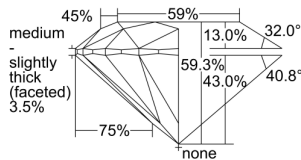

GIA®

FACSIMILE

GIA REPORT 2356464749

Verify this report at GIA.edu

GIA NATURAL DIAMOND DOSSIER®

July 09, 2020
GIA Report Number 2356464749
Shape and Cutting Style ..... Round Brilliant
Measurements ..... 5.99 - 6.02 x 3.56 mm

GRADING RESULTS

Carat Weight ..... 0.78 carat
Color Grade ..... G
Clarity Grade S11
Cut Grade ..... Excellent

ADDITIONAL GRADING INFORMATION

Polish ..... Excellent
Symmetry ..... Excellent
Fluorescence ..... None
Clarity Characteristics ..... Crystal, Cloud
Inscription(s): GIA 2356464749

PROPORTIONS

Profile to actual proportions

GRADING SCALES

GIA COLOR SCALE	GIA CLARITY SCALE	GIA CUT SCALE	
D	FLAWLESS	EXCELLENT	
E	INTERNALLY FLAWLESS		
F		VVS₁	VERY GOOD
G	VVS₂		
H	VS₁	GOOD	
I	VS₂		
J	S1₁	FAIR	
K	S1₂		
L	I₁	POOR	
M	I₂		
N	I₃		
O			
P			
Q			
R			
S			
T			
U			
V			
W			
X			
Y			
Z