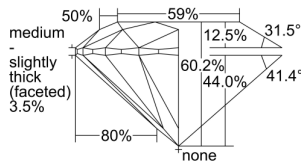

GIA®

FACSIMILE

GIA REPORT 5212384186

Verify this report at GIA.edu

GIA NATURAL DIAMOND DOSSIER®

January 12, 2021
GIA Report Number 5212384186
Shape and Cutting Style ..... Round Brilliant
Measurements ..... 4.99 - 5.01 x 3.01 mm

GRADING RESULTS

Carat Weight ..... 0.45 carat
Color Grade ..... G
Clarity Grade S11
Cut Grade ..... Excellent

ADDITIONAL GRADING INFORMATION

Polish ..... Excellent
Symmetry ..... Excellent
Fluorescence ..... None
Clarity Characteristics ..... Feather, Cavity
Inscription(s): GIA 5212384186

PROPORTIONS

Profile to actual proportions

GRADING SCALES

GIA COLOR SCALE	GIA CLARITY SCALE	GIA CUT SCALE	
D	FLAWLESS	EXCELLENT	
E	INTERNALLY FLAWLESS		
F		VVS₁	VERY GOOD
G	VVS₂		
H	VS₁	GOOD	
I	VS₂		
J	S1₁	FAIR	
K	S1₂		
L	I₁	POOR	
M	I₂		
N	I₃		
O			
P			
Q			
R			
S			
T			
U			
V			
W			
X			
Y			
Z