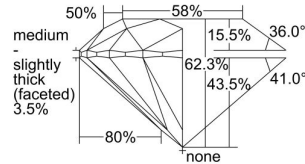

GIA®

FACSIMILE

GIA REPORT 6217131366

Verify this report at GIA.edu

GIA NATURAL DIAMOND DOSSIER®

September 11, 2020
GIA Report Number 6217131366
Shape and Cutting Style ..... Round Brilliant
Measurements ..... 6.14 - 6.17 x 3.84 mm

GRADING RESULTS

Carat Weight ..... 0.90 carat
Color Grade ..... G
Clarity Grade S11
Cut Grade ..... Excellent

ADDITIONAL GRADING INFORMATION

Polish ..... Excellent
Symmetry ..... Excellent
Fluorescence ..... None
Clarity Characteristics ..... Cloud, Crystal
Inscription(s): GIA 6217131366

PROPORTIONS

Profile to actual proportions

GRADING SCALES

GIA COLOR SCALE	GIA CLARITY SCALE	GIA CUT SCALE	
D	FLAWLESS	EXCELLENT	
E	INTERNALLY FLAWLESS		
F		VVS₁	VERY GOOD
G	VVS₂		
H	VS₁	GOOD	
I	VS₂		
J	S1₁	FAIR	
K	S1₂		
L	I₁	POOR	
M	I₂		
N	I₃		
O			
P			
Q			
R			
S			
T			
U			
V			
W			
X			
Y			
Z