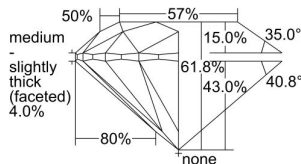

GIA®

FACSIMILE

GIA REPORT 5211964062

Verify this report at GIA.edu

GIA NATURAL DIAMOND DOSSIER®

August 25, 2021
GIA Report Number 5211964062
Shape and Cutting Style ..... Round Brilliant
Measurements ..... 5.25 - 5.26 x 3.25 mm

GRADING RESULTS

Carat Weight ..... 0.55 carat
Color Grade ..... G
Clarity Grade S11
Cut Grade ..... Excellent

ADDITIONAL GRADING INFORMATION

Polish ..... Excellent
Symmetry ..... Excellent
Fluorescence ..... None
Clarity Characteristics ..... Feather, Cloud
Inscription(s): GIA 5211964062

PROPORTIONS

Profile to actual proportions