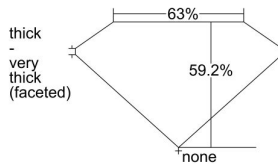

GIA®

FACSIMILE

GIA REPORT 6412667869

Verify this report at GIA.edu

GIA NATURAL DIAMOND DOSSIER®

December 20, 2021
GIA Report Number **6412667869**
Shape and Cutting Style ..... **Pear Brilliant**
Measurements ..... **8.14 x 5.37 x 3.18 mm**

GRADING RESULTS

Carat Weight ..... **0.83 carat**
Color Grade ..... **F**
Clarity Grade **S12**

ADDITIONAL GRADING INFORMATION

Polish ..... **Excellent**
Symmetry ..... **Very Good**
Fluorescence ..... **None**
Clarity Characteristics ..... **Cloud, Crystal**
Inscription(s): **GIA 6412667869**

PROPORTIONS

Profile not to actual proportions

GRADING SCALES

GIA COLOR SCALE		GIA CLARITY SCALE			
COLORLESS	D	VERY VERY SLIGHTLY INCLUDED	FLAWLESS		
	E		INTERNALLY FLAWLESS		
	F	VERY SLIGHTLY INCLUDED	VVS₁		
	G		VVS₂		
	H		VS₁		
	NEAR COLORLESS	I	SLIGHTLY INCLUDED	VS₂	
		J		S1₁	
		FAINT	K	INCLUDED	S1₂
			L		I₁
			M		I₂
VERT LIGHT	N	LIGHT	I₃		
	O				
	P				
	Q				
	R				
	S				
LIGHT	T				
	U				
	V				
	W				
	X				
	Y				
	Z