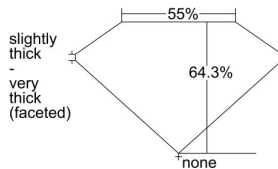

GIA®

FACSIMILE

GIA REPORT

7448436434

Verify this report at GIA.edu

GIA NATURAL DIAMOND DOSSIER®

August 22, 2022
GIA Report Number 7448436434
Shape and Cutting Style ..... Oval Brilliant
Measurements ..... 7.58 x 5.00 x 3.22 mm

GRADING RESULTS

Carat Weight ..... 0.80 carat
Color Grade ..... E
Clarity Grade SI1

ADDITIONAL GRADING INFORMATION

Polish ..... Excellent
Symmetry ..... Very Good
Fluorescence ..... None
Clarity Characteristics ..... Cloud, Feather, Crystal
Inscription(s): GIA 7448436434

PROPORTIONS

Profile not to actual proportions

GRADING SCALES

GIA COLOR SCALE		GIA CLARITY SCALE	
COLORLESS	D	VERY VERY SLIGHTLY INCLUDED	FLAWLESS
	E		INTERNALLY FLAWLESS
	F		VVS₁
	G		VVS₂
	H		VS₁
	I		VS₂
	J		SI₁
	K		SI₂
	L		I₁
	M		I₂
NEAR COLORLESS	N	SLIGHTLY INCLUDED	I₃
	O		
	P		
	Q		
	R		
FAINT	S	INCLUDED	
	T		
	U		
	V		
	W		
VERT LIGHT	X		
	Y		
	Z