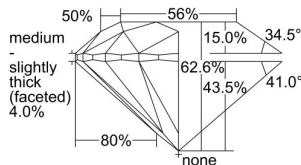

GIA®

FACSIMILE

GIA REPORT 2457295883

Verify this report at GIA.edu

GIA NATURAL DIAMOND DOSSIER®

December 01, 2022
GIA Report Number **2457295883**
Shape and Cutting Style ..... **Round Brilliant**
Measurements ..... **5.07 - 5.08 x 3.17 mm**

GRADING RESULTS

Carat Weight ..... **0.50 carat**
Color Grade ..... **F**
Clarity Grade **S11**
Cut Grade ..... **Excellent**

ADDITIONAL GRADING INFORMATION

Polish ..... **Excellent**
Symmetry ..... **Excellent**
Fluorescence ..... **None**
Clarity Characteristics..... **Cloud**
Inscription(s): **GIA 2457295883**

PROPORTIONS

Profile to actual proportions

GRADING SCALES

GIA COLOR SCALE

COLORED	D
	E
	F
	G
	H
	I
	J
NEAR COLORLESS	K
	L
	M
	N
	O
	P
	R
	S
	T
	U
	V
	W
	X
	Y
	Z

GIA CLARITY SCALE

FLAWLESS	VERY VERY SLIGHTLY INCLUDED	VS₁	VS₂	VS₁	VS₂	S1₁	S1₂	I₁	I₂	I₃		
											FLAWLESS	INTERNALLY FLAWLESS

GIA CUT SCALE

EXCELLENT
VERY GOOD
GOOD
FAIR
POOR